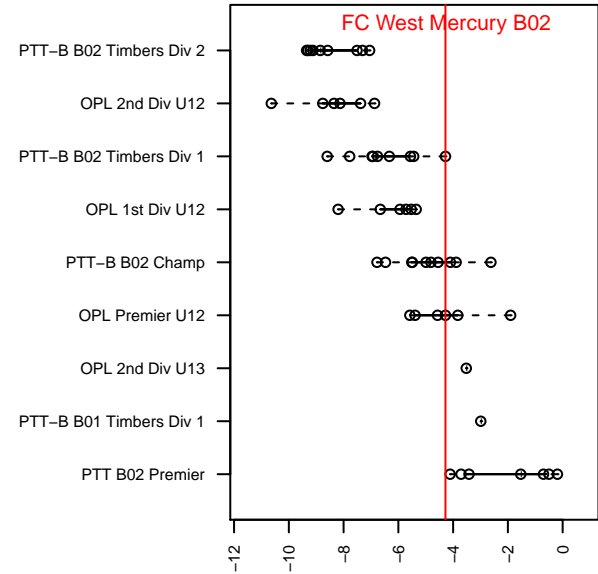

FC West Mercury B02

FC West
 Forest Grove, OR
 B02 total strength=714
 attack=1.37 defense=0.4
 fall league = OPL Premier U12
 spr league = Spr OPL Zig Zag Div U12

alt names used:
 FCW Mercury
 FC West Mercury
 FC WEST MERCURY
 FC West Mercury
 FC West Mercury
 FC West Mercury

Venues played:
 2014 PCU Summer Classic U12 Gold
 2014 Beaverton Cup BU12 Gold
 2014 Mt Hood Challenge U12
 2014 OPL Premier Division U12
 2014 Spr OPL Zig Zag Division U12
 2014 OPL State Cup U12

FC West Mercury B02
 Dots are actual minus expected GF (blue circles) and GA (red triangles).
 Blue line is smoothed change in attack strength. Red is smoothed change in defense strength.

**attack and defense variance (black dot)
relative to other teams
and top 10 in region**

**attack and defense rating
relative to others at age
and all opponents in last 13 months**

Performance relative to 13 month average